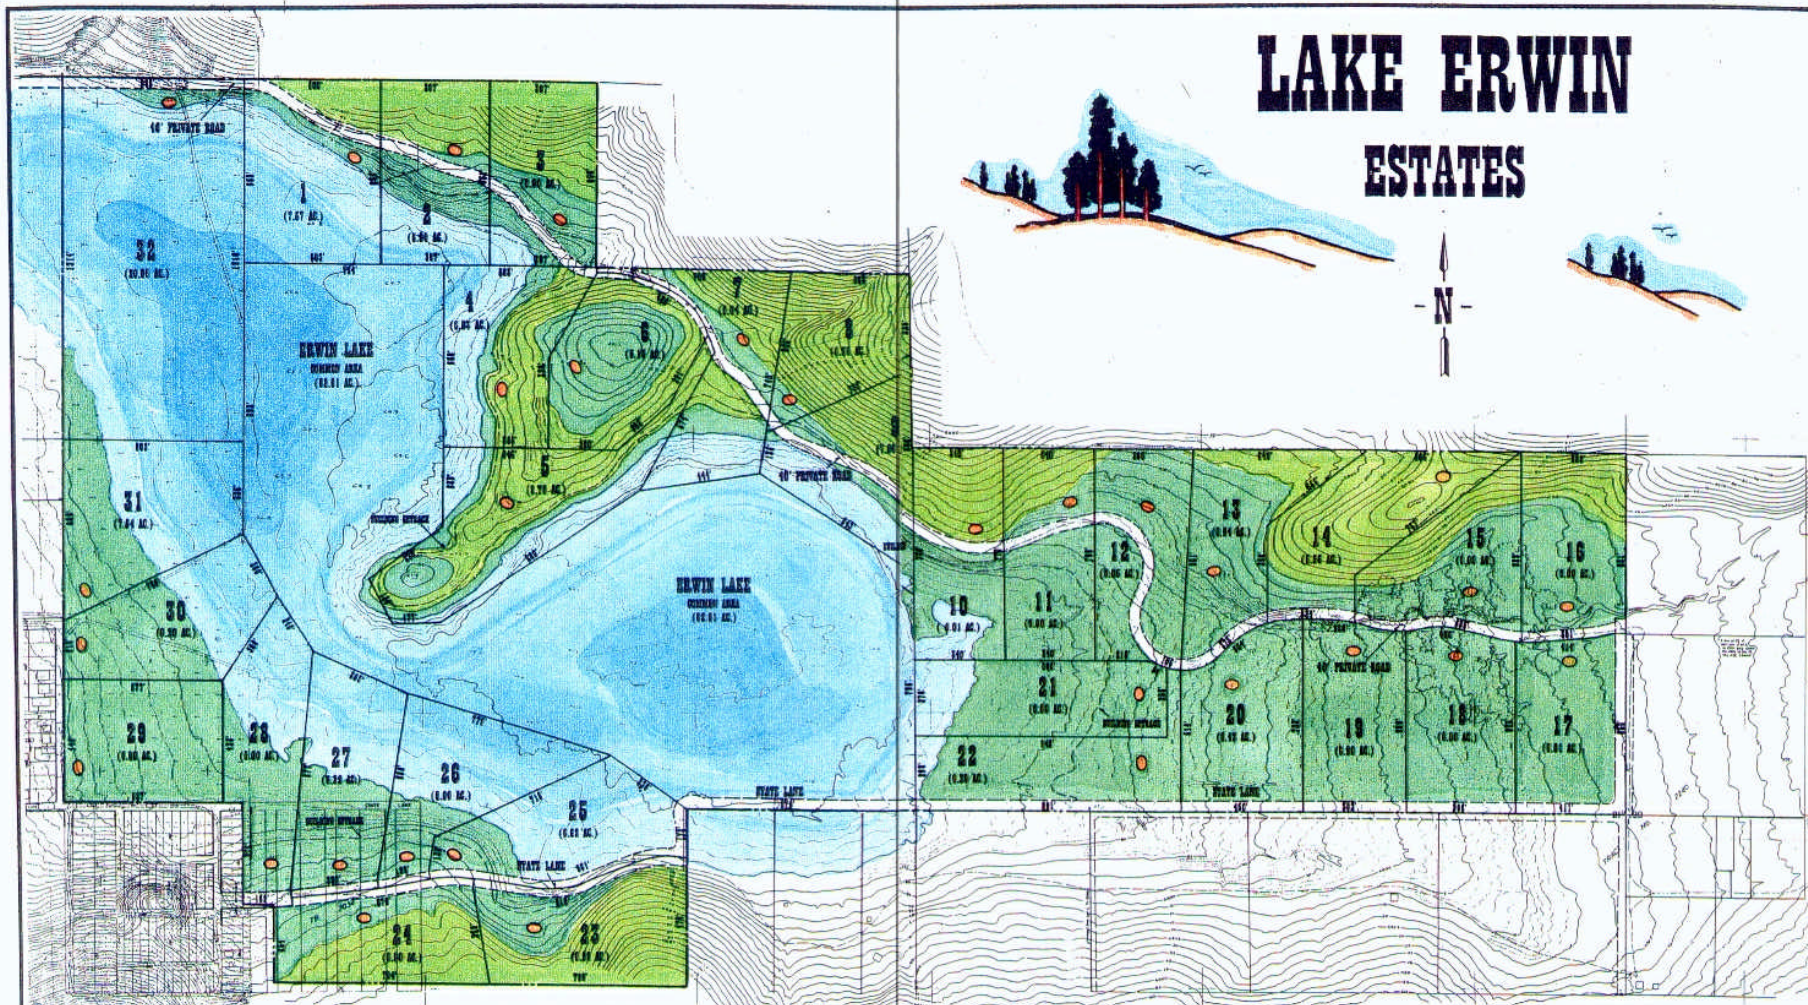

# LAKE ERWIN ESTATES

- PRIVATE LAKE •
- CLEAR BLUE SKY •
- EQUESTRIAN TRAILS •
- MOUNTAIN MEADOWS •
- MAJESTIC PINES •
- SOLITUDE •

FOR INFORMATION CONTACT:  
 RON KEMPER  
 CRAWFORD INVESTMENT COMPANY  
 1770 N. ARROWHEAD AVENUE  
 SAN BERNARDINO, CA 92406  
 (909) 882-3393